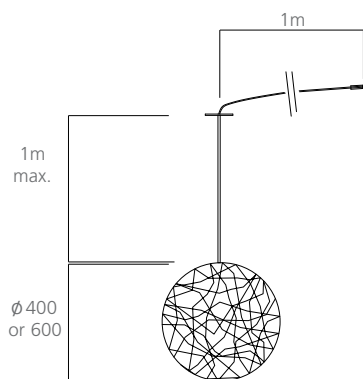

Thanks to LBM.

- Illuminated sphere made from fibre optic strands
- Designed by Steffen Bauer
- Can be supplied complete with projector
- Two sizes available
- Up to twelve may be run from one projector
- Striking colour change effects
- Easy to install
- Just ... Beautiful!

Laluna is a beautiful fibre optic pendant luminaire that will cause a stir wherever it is installed. Painstakingly handmade making each one unique, Laluna is available either as a 400mm or 600mm diameter fitting. It can be supplied separately or complete with a tungsten halogen projector or LED colour change projector.

**CRE2550**  
Laluna 40  
Laluna 400mm diameter with  
1 metre fibre tail and ceiling plate

**CRE2551**  
Laluna 60  
Laluna 600mm diameter with  
1 metre fibre tail and ceiling plate

**CRE2550THP**  
Laluna 40 with TH projector  
Laluna 40 complete with CRE0100 100w  
TH lightprojector, colour wheel, cable and  
mains plug