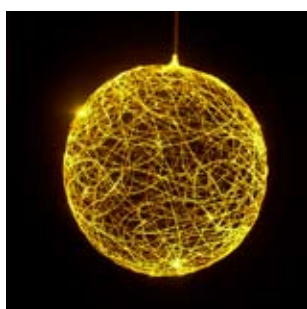

Thanks to LBM.

- Illuminated sphere made from fibre optic strands
- Designed by Steffen Bauer
- Can be supplied complete with projector
- Two sizes available
- Up to twelve may be run from one projector
- Striking colour change effects
- Easy to install
- Just ... Beautiful!

Laluna is a beautiful fibre optic pendant luminaire that will cause a stir wherever it is installed. Painstakingly handmade making each one unique, Laluna is available either as a 400mm or 600mm diameter fitting. It can be supplied separately or complete with a tungsten halogen projector or LED colour change projector.