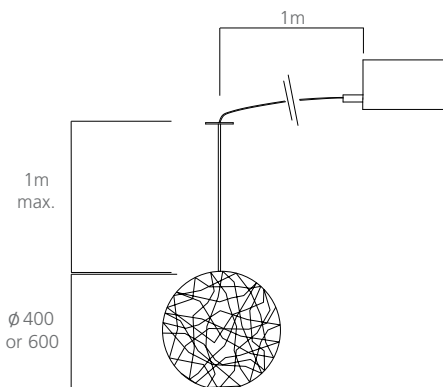

Thanks to LBM.

- Illuminated sphere made from fibre optic strands
- Designed by Steffen Bauer
- Can be supplied complete with projector
- Two sizes available
- Up to twelve may be run from one projector
- Striking colour change effects
- Easy to install
- Just ... Beautiful!

Laluna is a beautiful fibre optic pendant luminaire that will cause a stir wherever it is installed. Painstakingly handmade making each one unique, Laluna is available either as a 400mm or 600mm diameter fitting. It can be supplied separately or complete with a tungsten halogen projector or LED colour change projector.

**CRE2550**  
Laluna 40  
Laluna 400mm diameter with  
1 metre fibre tail and ceiling plate

**CRE2551**  
Laluna 60  
Laluna 600mm diameter with  
1 metre fibre tail and ceiling plate

**CRE2550THP**  
Laluna 40 with TH projector  
Laluna 40 complete with CRE0100 100w  
TH lightprojector, colour wheel, cable and  
mains plug