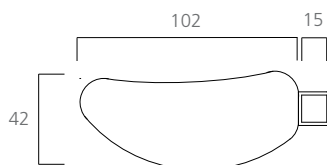

The Groucho Club, London. Thanks to VBK.

- Narrow lenses for a great wall wash performance.
- Integral control gear
- Simple inter connections and through wiring
- IP66 rated
- Uses the latest Luxeon® K2 LED's
- Thermal feedback circuit
- Special options for up to 60°C ambient

This new profile in the CL range of linear LED systems takes a bold step forward by incorporating the control gear within the fitting. This makes for much simpler installation as only the mains supply needs to be provided. The units can be interlinked simply and mounted next to each other in a line, with no gap in the lighting effect on the surface.

**CLI Module**

Material	Aluminium alloy
Finish	Clear anodised
LED	350mA Luxeon® K2
Cable Length	3 metres
Power Supply	Integral
Options	Single colour only 6, 10, 15 or 25° lenses

**Module lengths - number of LEDs**

Length	CLI Single colour
400	12
600	24
1200	36

Example: CLI1200RRE is a CL Integral module, 1200mm long, with red LED's, resin filled for IP66 protection.

For availability of this product, contact Crescent Lighting