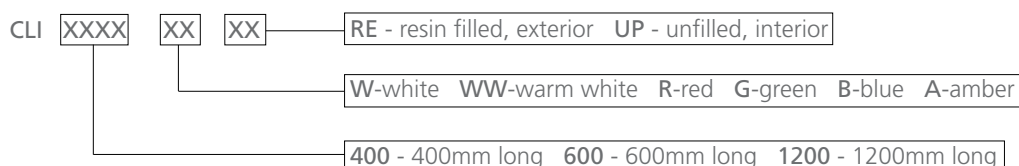

The Groucho Club, London. Thanks to VBK.

- Narrow lenses for a great wall wash performance.
- Integral control gear
- Simple inter connections and through wiring
- IP66 rated
- Uses the latest Luxeon® K2 LED's
- Thermal feedback circuit
- Special options for up to 60°C ambient

This new profile in the CL range of linear LED systems takes a bold step forward by incorporating the control gear within the fitting. This makes for much simpler installation as only the mains supply needs to be provided. The units can be interlinked simply and mounted next to each other in a line, with no gap in the lighting effect on the surface.

**CLI Module**

Material	Aluminium alloy
Finish	Clear anodised
LED	350mA Luxeon® K2
Cable Length	3 metres
Power Supply	Integral
Options	Single colour only 6, 10, 15 or 25° lenses

**Module lengths - number of LEDs**

Length	CLI Single colour
400	12
600	24
1200	36

Example: CLI1200RRE is a CL Integral module, 1200mm long, with red LED's, resin filled for IP66 protection.

For availability of this product, contact Crescent Lighting