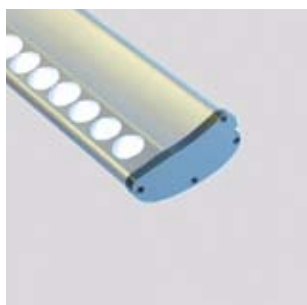

The Groucho Club, London. Thanks to VBK.

- Narrow lenses for a great wall wash performance.
- Integral control gear
- Simple inter connections and through wiring
- IP66 rated
- Uses the latest Luxeon® K2 LED's
- Thermal feedback circuit
- Special options for up to 60°C ambient

This new profile in the CL range of linear LED systems takes a bold step forward by incorporating the control gear within the fitting. This makes for much simpler installation as only the mains supply needs to be provided. The units can be interlinked simply and mounted next to each other in a line, with no gap in the lighting effect on the surface.

**CLI Module**

Material	Aluminium alloy
Finish	Clear anodised
LED	350mA Luxeon® K2
Cable Length	3 metres
Power Supply	Integral
Options	Single colour only 6, 10, 15 or 25° lenses

**Module lengths - number of LEDs**

Length	CLI Single colour
400	12
600	24
1200	36

Example: CLI1200RRE is a CL Integral module, 1200mm long, with red LED's, resin filled for IP66 protection.

For availability of this product, contact Crescent Lighting