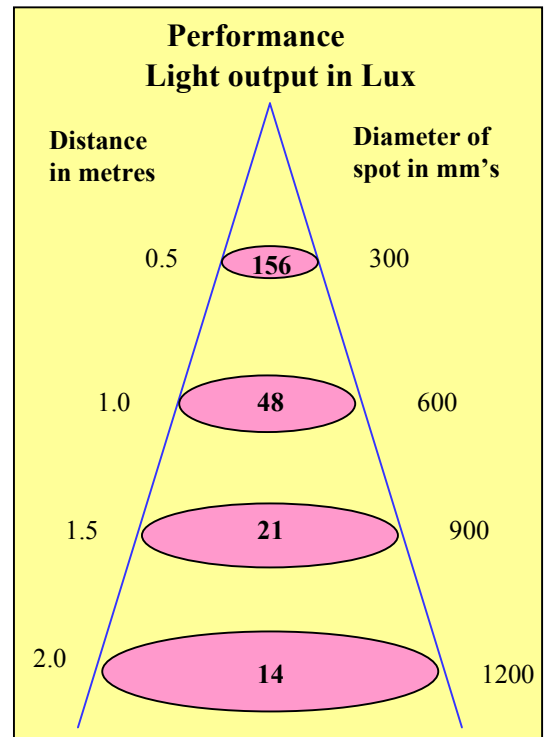

Special Product Sheet

CRE2386 Lensed LED downlight

Fitting Body:	Aluminium Alloy
Lens :	27mm plano-convex
Applications :	Downlighting, steplighting, scalloping on walls.
LED Type :	Luxeon™ Star.
Finish :	White, black, Silver, Gold.

A downlight which uses the Luxeon star LED module with a 27mm plano convex lens. Up to three can be powered by a CRE2777 power supply.

Good for cabinets and other small display projects or just great effects.