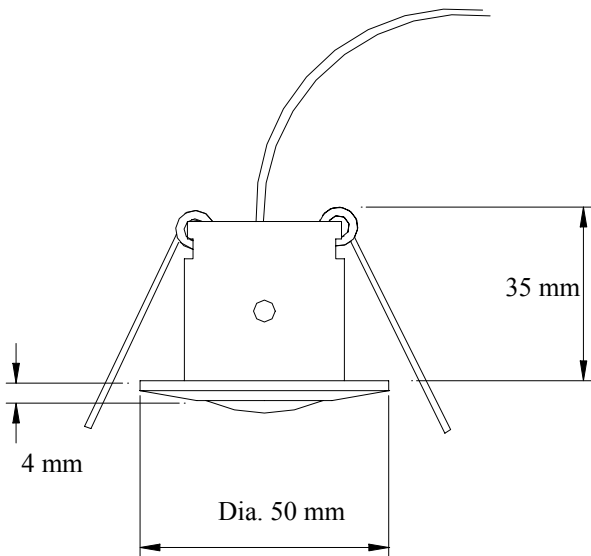

Special Product Sheet

CRE2386 Lensed LED downlight

Fitting Body:	Aluminium Alloy
Lens :	27mm plano-convex
Applications :	Downlighting, steplighting, scalloping on walls.
LED Type :	Luxeon™ Star.
Finish :	White, black, Silver, Gold.

A downlight which uses the Luxeon star LED module with a 27mm plano convex lens. Up to three can be powered by a CRE2777 power supply.

Good for cabinets and other small display projects or just great effects.