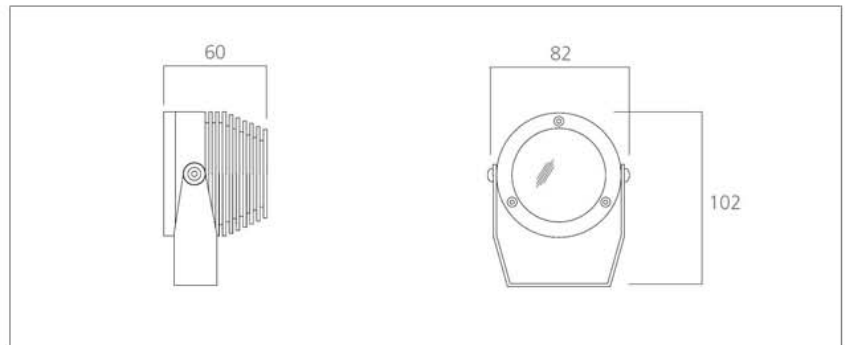

# CLF2746

11W LED Spotlight IP67 RGB colour change with colour mixing

Material:	Body: Aluminium Alloy
Finish:	Cover: Polycarbonate
LED:	Clear anodised
IP Rating:	Seoul P5 or Luxeon® Rebel series
CRI:	IP67
Cable Length:	70, 80
Weight (unpacked):	3 metres single colour
Power:	information pending
Power supply:	11W
Lens options:	300 or 700mA constant
Temp:	current driver
Options:	8°, 28°, 35° or 44°
	-10 to +40°C
	White 6000k
	Neutral White 4000k
	Warm White 2700k

Information Pending

CLF2746 XX XX

Led colour: W - White NW - Neutral White WW- Warm White

Lens: L8 - 8° L28 - 28° L35 - 35° L44 - 44°

Example: CLF2746 L35 NW would be a spotlight fitting with a 35° and Neutral White LED