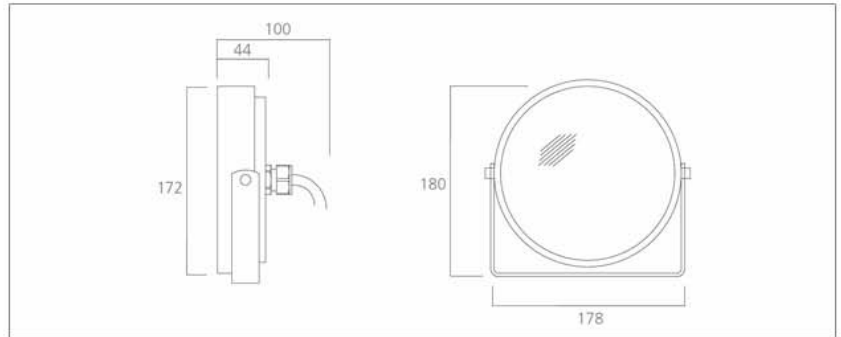

CLF9036

44W LED Underwater Spotlight IP68 RGB colour change.

Material: Body: 316L Marine Grade Stainless Steel
 Cover: Toughened glass

Finish: Natural

LED: 36 x Luxeon® Rebel series
 50,000+ hours

CRI: (cw,ww) 85,90

IP Rating: IP68

Cable Length: 3 metres

Options: Single colour, RGB
 White 6500K CRI70,
 Neutral white 4100K CRI85,
 Warm white 3100K CRI90,
 Blue, Red, Green, Amber
 or RGB colour change

Weight (unpacked): 6°, 10°, 15° or 25° lenses
 tbc

LED: LNL-Luxeon® no lens L06-Luxeon® 6°lens L10-Luxeon® 10°lens
 L15-Luxeon® 15°lens L25-Luxeon® 25°lens LOV-Luxeon® oval lens (8°x25°)

Example: CLF9036 WW 25 is a warm white fitting with a 25° lens